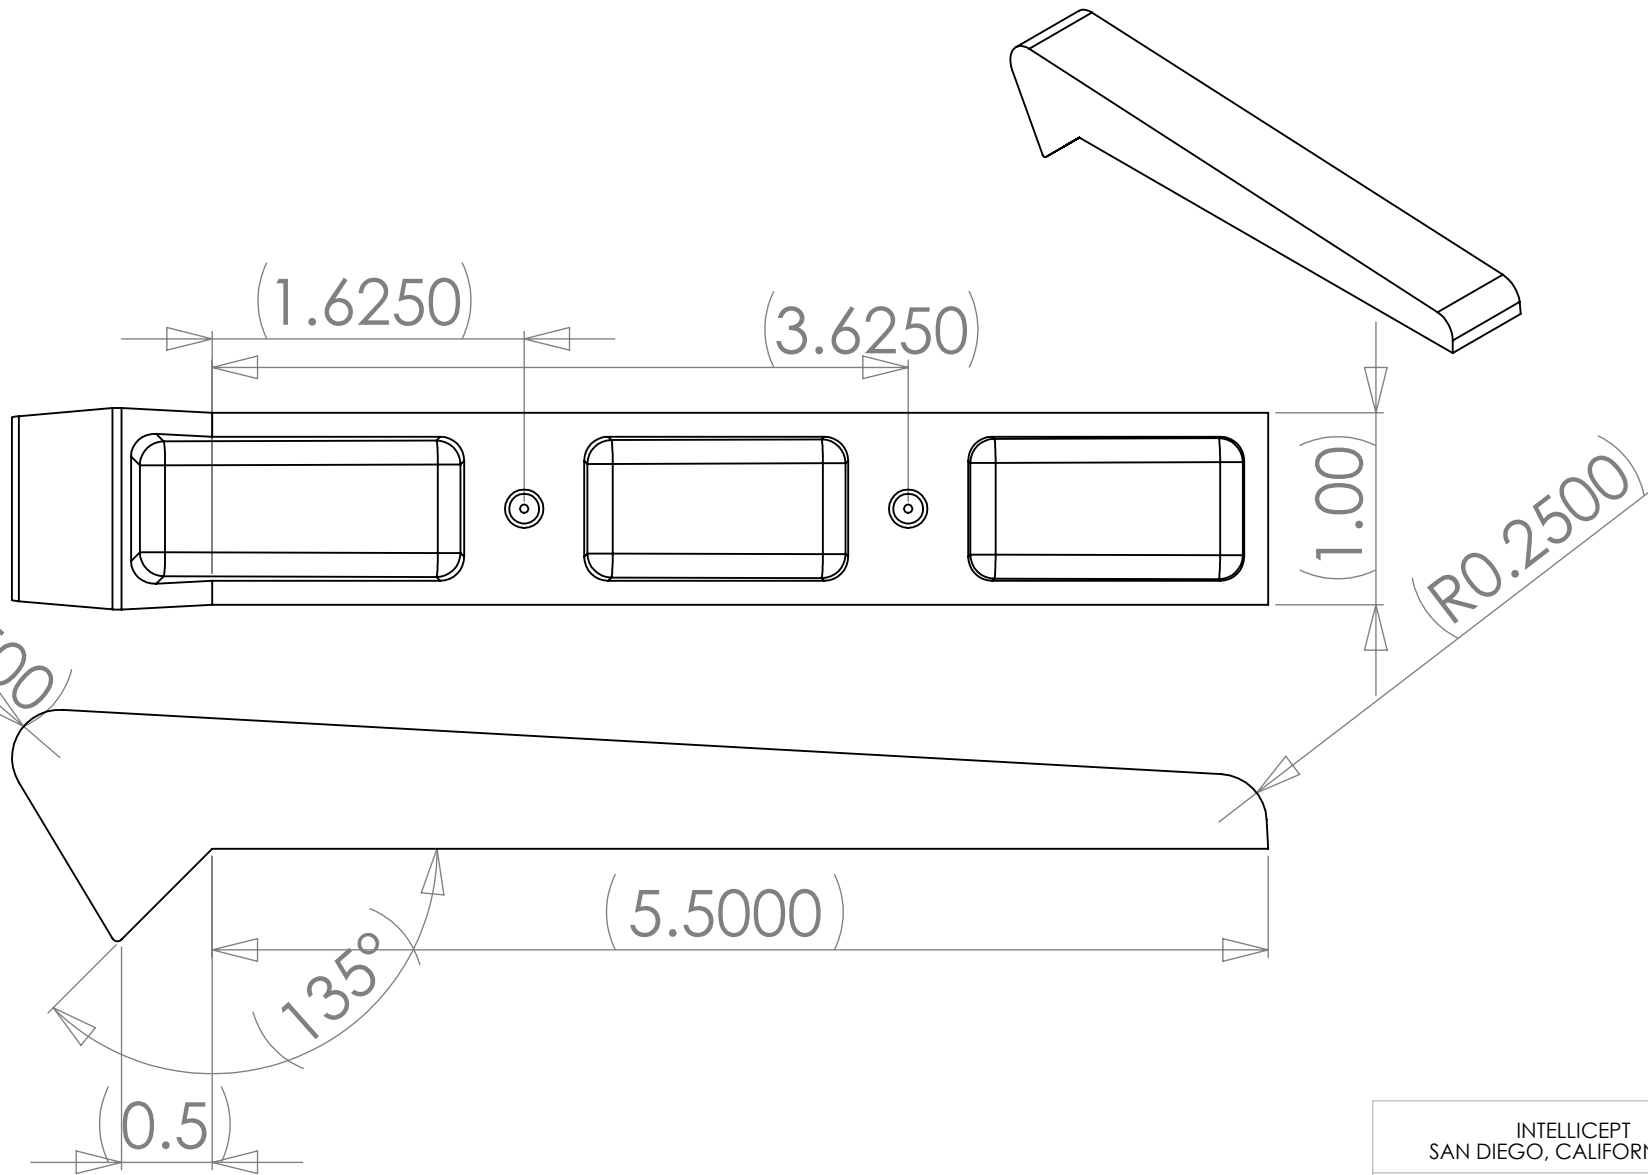

8 7 6 5 4 3 2 1

THE INFORMATION CONTAINED IN THIS DRAWING IS THE SOLE PROPERTY OF INTELLECT. ANY REPRODUCTION IN PART OR WHOLE WITHOUT THE WRITTEN PERMISSION OF INTELLECT IS PROHIBITED.

Available in cast Silicon Bronze only.
Anchored with two blind SMART PINS PLUS anchor pins and epoxy (as provided)

INTELLECT
SAN DIEGO, CALIFORNIA, U.S.A.

Foothill

SIZE A	DWG. NO.	REV.
SCALE	CAD FILE:	SHEET OF